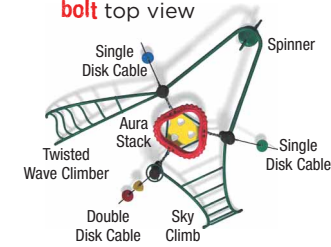

bolt top view

double disc cable

Two curved discs offer climbers a challenging foothold while the cable provides just enough movement to test balancing skills.