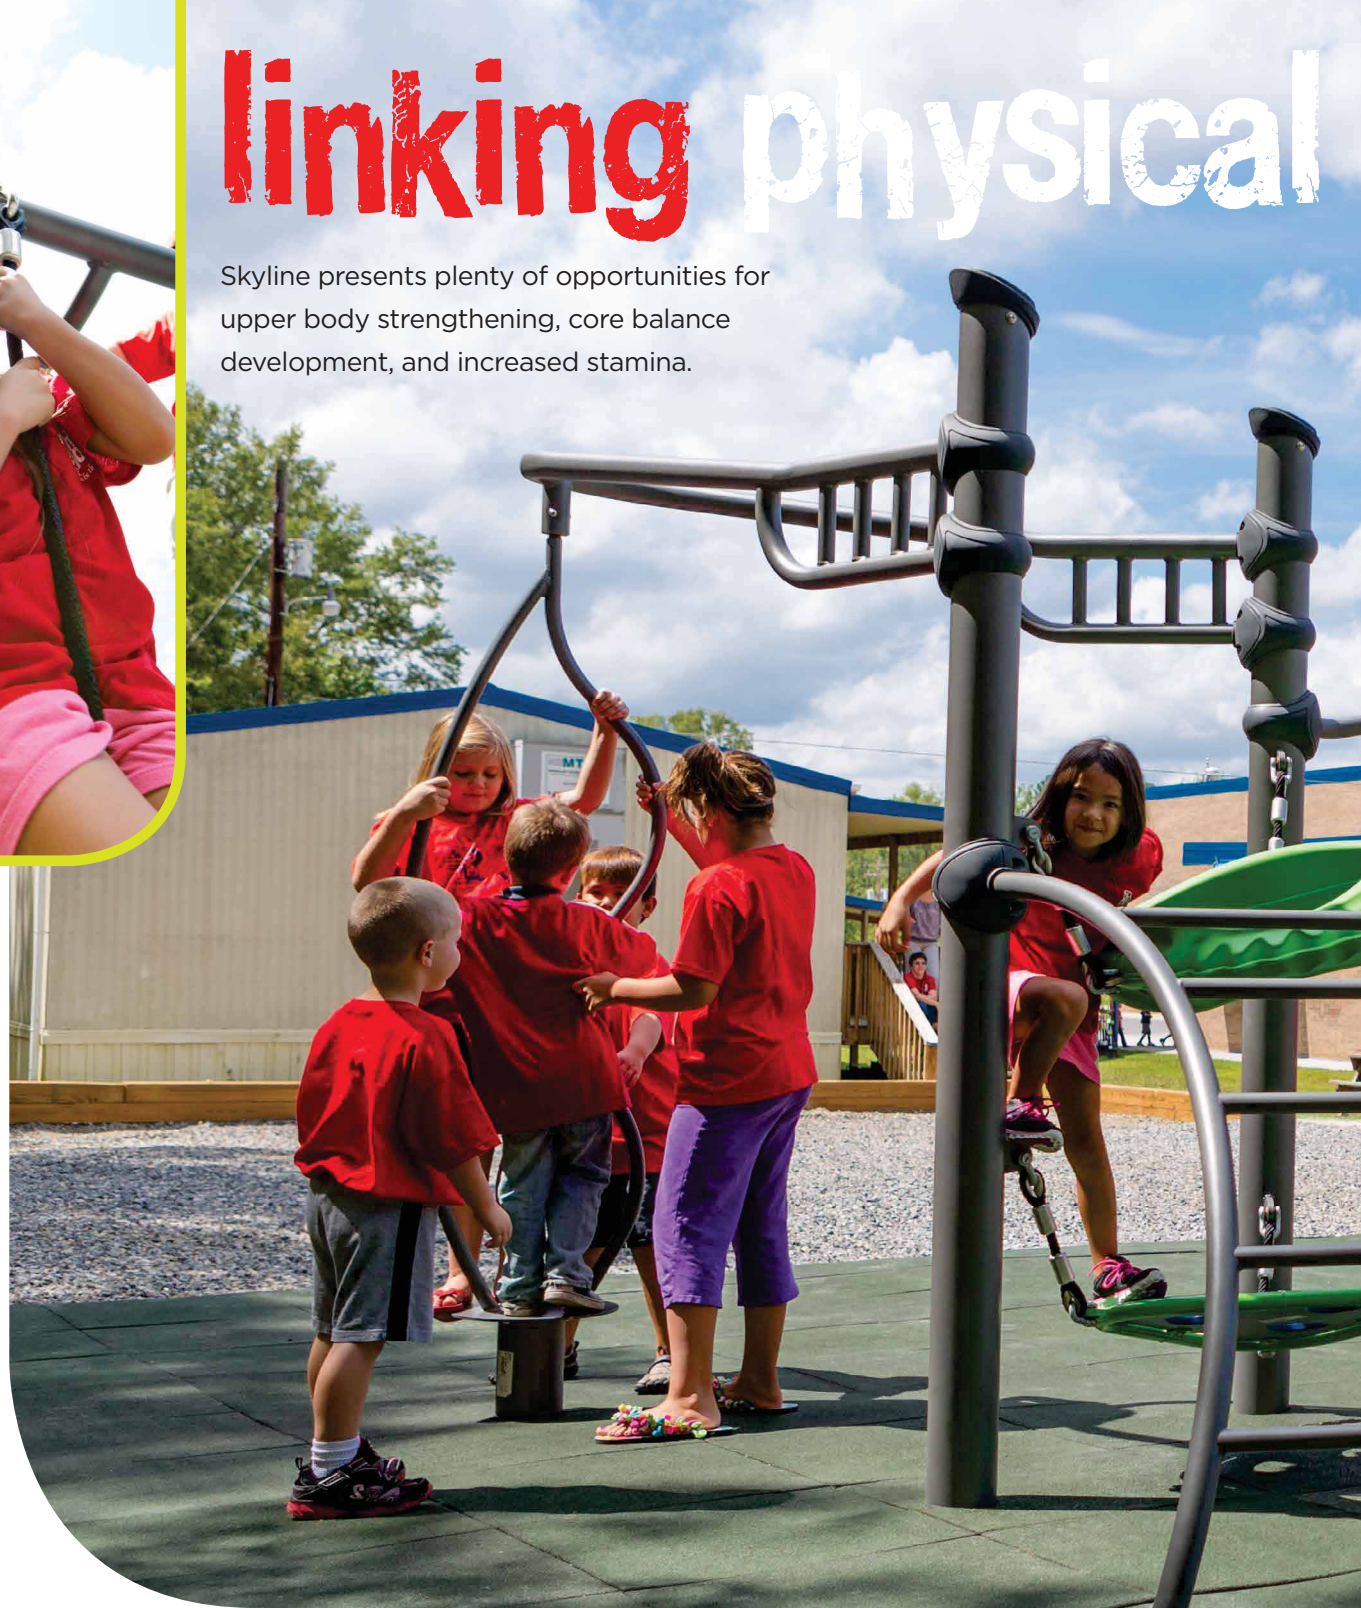

Capacity: 25-30 kids

Fall Height: 8'

linking physical

Skyline presents plenty of opportunities for upper body strengthening, core balance development, and increased stamina.

fitness & fun!

Kids access the structure from undefined entry points.