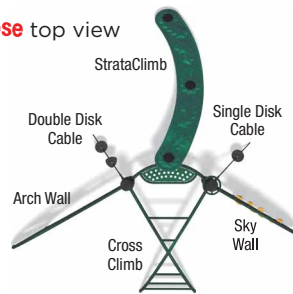

compact structures pack play into small spaces

68473 eclipse

Activities: 6 events

ASTM Use Zone: 27'2" x 26'11"

Capacity: 10-15 kids

Fall Height: 8'

eclipse top view