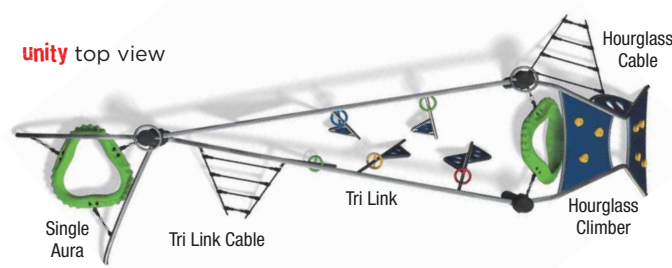

climbing that scales