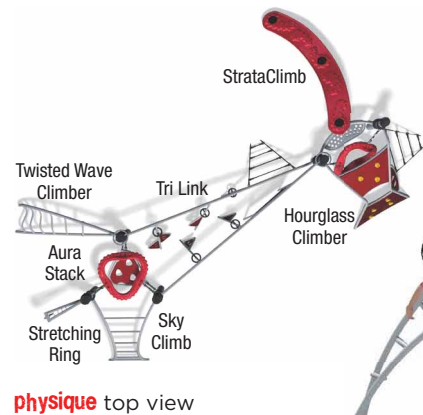

Capacity: 25-30 kids

Fall Height: 8'

linking physical

Skyline presents plenty of opportunities for upper body strengthening, core balance development, and increased stamina.

fitness & fun!

Kids access the structure from undefined entry points.

stretching ring

Kids will improve their upper body strength and stamina as they swing and spin.

linear structures are perfect for **traversing**

68480 **energy**

Activities: 7 events

ASTM Use Zone: 41'2" x 37'5"

Capacity: 35-45 kids

Fall Height: 8'

68476 **courage**

Activities: 6 events

ASTM Use Zone: 36'1" x 26'4"

Capacity: 20-25 kids

Fall Height: 8'

68482 **physique**