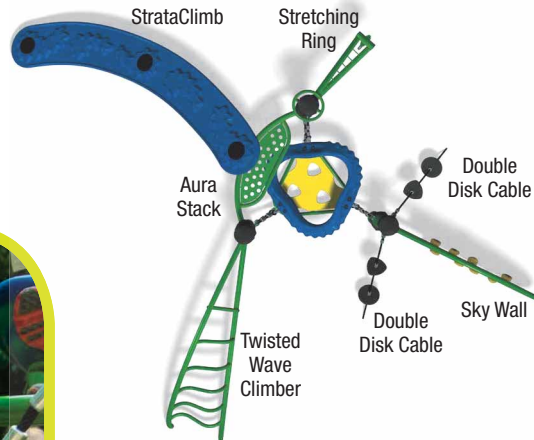

Fall Height: 8'

spinner

Children can control the whirl and twirling revolution of this spinner on their own or be joined by a friend.

route planning

68478 prestige

This compact design boasts an abundance of engaging physical and social activities that motivate children to keep moving.

Activities: 7 events

ASTM Use Zone: 29'11" x 25'7"

Capacity: 15-20 kids

Fall Height: 8'

prestige top view

turf surfacing

presents a natural, attractive surfacing option for Skyline structures.

with limitless options