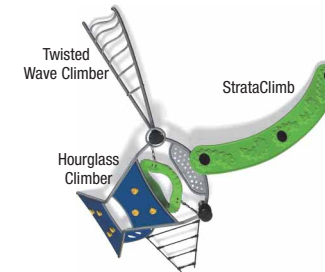

Capacity: 10-15 kids

Fall Height: 8'

eclipse top view

68474 surge

Activities: 3 events

ASTM Use Zone: 26'3" x 25'5"

Capacity: 10-15 kids

Fall Height: 8'

surge top view

68472 odyssey

Activities: 6 events

ASTM Use Zone: 31'2" x 24'10"

Capacity: 8-12 kids

Fall Height: 8'

odyssey top view

68477 bolt