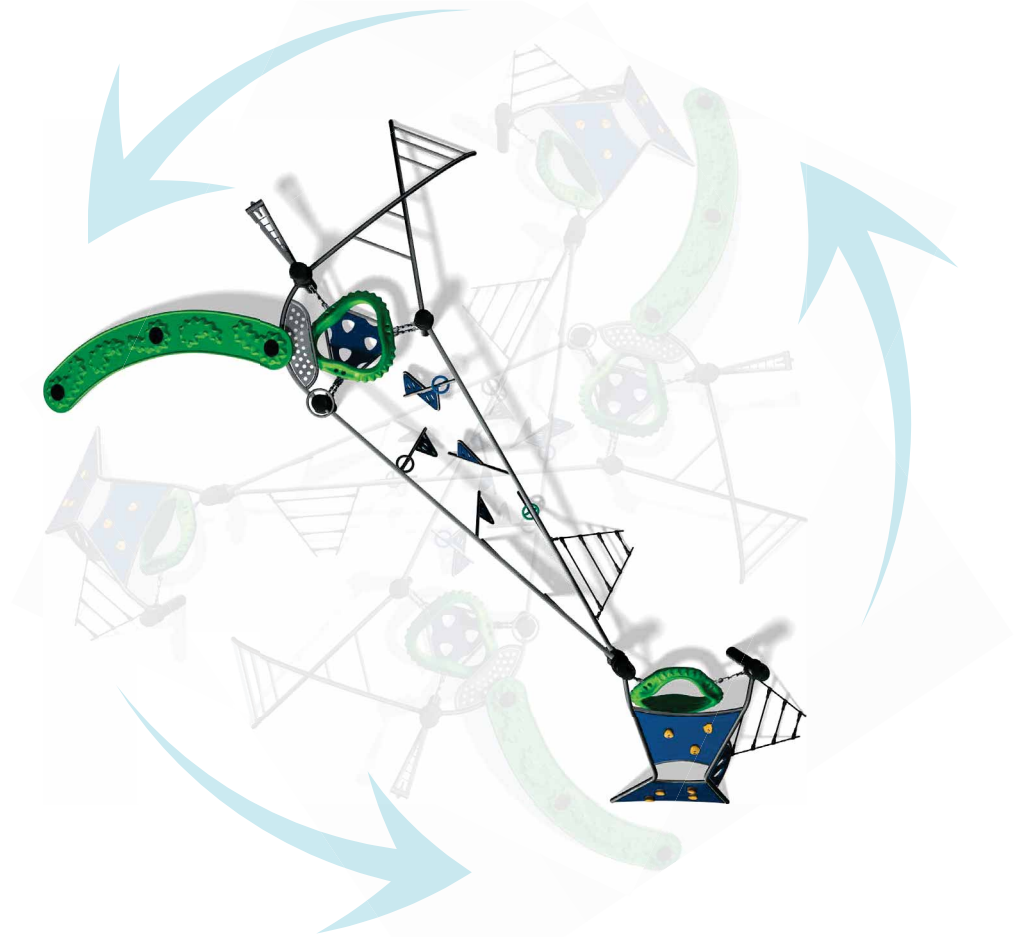

Modern aesthetic keeps communities up to date with the most cutting-edge play available. Architectural lines and unique accents attract families to the play space. **No defined entry point** allows multiple options for placing Skyline in your space.

Open site lines permit increased supervision

Attractive rubber toppers and accents conceal hardware

Strategically placed handholds provide secure transitions

4 distinct color palettes designed by play color experts