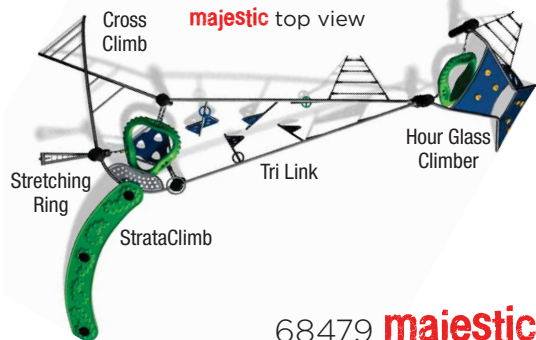

sleek The absence of traditional decks provides unrestricted play access, encouraging ease of movement and excellent supervision qualities.

variety Over 20 different ground-based activities offer increased challenge and difficulty levels that are controlled by the child.

68479 **majestic**

Activities: 5 events

ASTM Use Zone: 28' x 37'1"

Capacity: 20-25 kids

Fall Height: 8'

Heavy-duty galvanized 5" O.D. uprights, factory drilled and easy to install

Pops of color and fun games kids can create