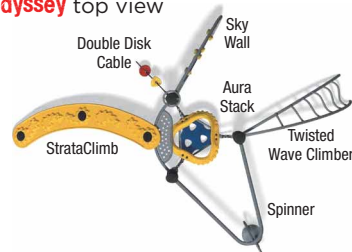

surge top view

68472 odyssey

Activities: 6 events

ASTM Use Zone: 31'2" x 24'10"

Capacity: 8-12 kids

Fall Height: 8'

odyssey top view

68477 bolt