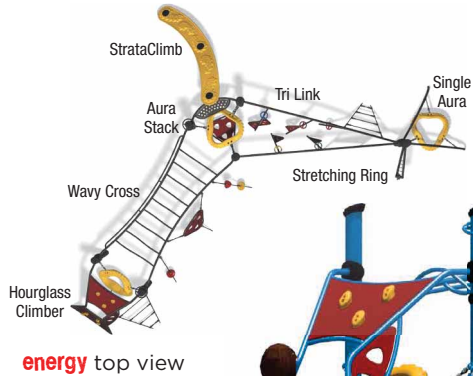

Capacity: 25-30 kids

Fall Height: 8'

linking physical

Skyline presents plenty of opportunities for upper body strengthening, core balance development, and increased stamina.

fitness & fun!

Kids access the structure from undefined entry points.

stretching ring

Kids will improve their upper body strength and stamina as they swing and spin.

linear structures are perfect for **traversing**

68480 **energy**

Activities: 7 events

ASTM Use Zone: 41'2" x 37'5"