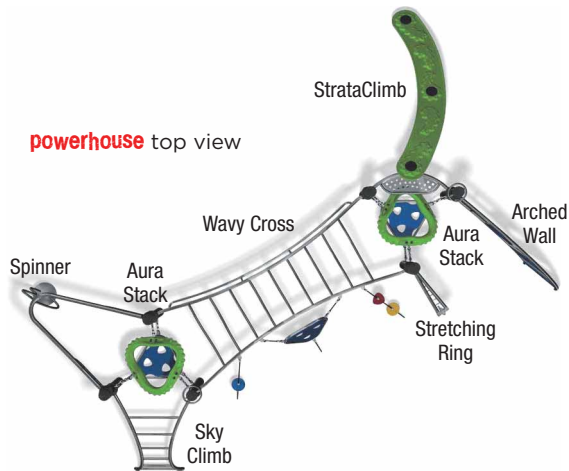

aura stack

The Aura Stack provides a quiet spot for reflection and a break from activities.

Continuous movement through the structure gets children's hearts pumping.

fitness

Maximize physical fitness with **Play On!**® curriculum.

68481 **powerhouse**

One of our largest structures promotes climbing, balance, overhead, and spinning activities, ideal for schools, parks, or community settings.

Activities: 8 events

ASTM Use Zone: 27'10" x 35'7"

Capacity: 25-30 kids

Fall Height: 8'

linking physical

Skyline presents plenty of opportunities for upper body strengthening, core balance development, and increased stamina.

fitness & fun!

Kids access the structure from undefined entry points.

stretching ring

Kids will improve their upper body strength and stamina as they swing and spin.

linear structures are perfect for **traversing**

68480 **energy**

Activities: 7 events

ASTM Use Zone: 41'2" x 37'5"